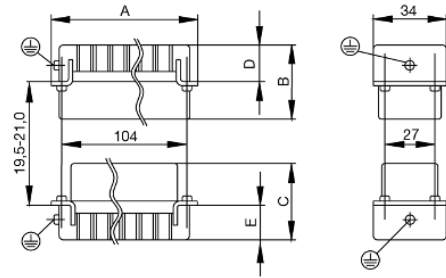

Weidmüller Interface GmbH & Co. KG
Klingenbergstraße 16
D-32758 Detmold
Germany
Fon: +49 5231 14-0
Fax: +49 5231 14-292083
www.weidmueller.com

Drawings

Tightening torques and screwing tools

Screw size	Connector type	Dia. tightening torque in Nm	Recommended blade inserts and AF size for hexagon socket	
M 2.5	Signal contacts			
	S 6/6	0.5 - 0.55	SD 0.6 x 3.5 mm or PZ0	
	S 6/12	0.5 - 0.55	SD 0.6 x 3.5 mm or PZ0	
M 2.9 x 0.5	Fastening screws			
	HQ 4/2	0.8 (plastic) / 1.1 (metal)	SD 0.6 x 3.5 mm or PH0	
	HQ 8	0.8 (plastic) / 1.1 (metal)	SD 0.6 x 3.5 mm or PH0	
	HQ 17	0.8 (plastic) / 1.1 (metal)	SD 0.6 x 3.5 mm or PH0	
M 3	Contact screws			
	HA 3	0.5 - 0.55	SD 0.5 x 3.0 mm	
	HA 4	0.5 - 0.55	SD 0.5 x 3.0 mm	
	HA 10 bis HA 48	0.5 - 0.55	SD 0.6 x 3.5 mm or PH0	
	HE	0.5 - 0.55	SD 0.6 x 3.5 mm or PZ0	
	HVE	0.5 - 0.55	SD 0.6 x 3.5 mm or PZ0	
	Signal contacts:			
	S 4/2	0.5 - 0.55	SD 0.6 x 3.5 mm or PZ0	
	S 4/8	0.5 - 0.55	SD 0.6 x 3.5 mm or PZ0	
	PE connection via female contact			
	S 4	0.5 - 0.8	SD 0.6 x 3.5 mm	
	ConCept modular frame, metal	0.5 - 0.55	SD 0.6 x 3.5 mm	
	PE terminal			
	HQ 5	0.5 - 0.55	SD 0.6 x 3.5 or 0.8 x 4 mm	
	HQ 7	0.5 - 0.55	SD 0.6 x 3.5 or 0.8 x 4 mm	
	Fastening screws	0.5 - 0.55	SD 0.6 x 3.5 mm or PZ0	
	Guide pin	0.5 - 0.55	SD 0.6 x 3.5 mm or PZ0	
	Guide bush	0.5 - 0.55	SD 0.6 x 3.5 mm or PZ0	
	Coding pins	0.5 - 0.55	SD 0.6 x 3.5 mm or PZ0	
	M 4	Contact screws		
		HSB	1.2 - 1.5	SD 0.6 x 3.5 or 0.8 x 4 mm or PZ1
		PE connection via male contact		
		S 4	0.5 - 0.8	SD 0.6 x 3.5 mm
ConCept modular frame, metal		1.2 - 1.5	SD 0.6 x 3.5 mm	
PE terminal				
HA		1.2 - 1.5	SD 0.6 x 3.5 or 0.8 x 4 mm or PH1	
HE		1.2 - 1.5	SD 0.6 x 3.5 or 0.8 x 4 mm or PH1	
HEE		1.2 - 1.5	SD 0.6 x 3.5 or 0.8 x 4 mm or PH1	
HVE		1.2 - 1.5	SD 0.6 x 3.5 or 0.8 x 4 mm or PH1	
HD		1.2 - 1.5	SD 0.6 x 3.5 or 0.8 x 4 mm or PZ1	
HDD		1.2 - 1.5	SD 0.6 x 3.5 or 0.8 x 4 mm or PZ1	
S 6/6 (for signal contacts)		1.2 - 1.5	0.8 x 4 mm or PZ1	
ConCept modular frame, plastic		1.2 - 1.5	0.8 x 4 mm or PZ1	
M 5		PE terminal		
		HSB	2 - 2.5	SD 1 x 5.5 mm or PZ2
		S 4/0 (Screw connection)	2 - 2.5	SD 1.2 x 6.5 mm or PH2
	S 4/0 (Axial screw connection)	2 - 2.5	SD 0.8 x 4 mm or PZ 2	
	S 4/2	2 - 2.5	SD 1.2 x 6.5 mm or PH2	
	S 4/8	2 - 2.5	SD 1.2 x 6.5 mm or PH2	
	S 6/12	2 - 2.5	SD 0.8 x 4 mm or PZ 2	
	S 6/36	2 - 2.5	SD 1.2 x 6.5 mm or PH2	
	S 8/24	2 - 2.5	SD 1.2 x 6.5 mm or PH2	
	S 12/2	2 - 2.5	SD 1.2 x 6.5 mm or PH2	
	M 6	Power contacts		
S 4/0 (Screw connection)		1.2 (1.5 mm ²) / 2 (2.5 mm ²) / 3 (4-16 mm ²)	SD 0.8 x 4 mm	
S 4/2		1.2 (1.5 mm ²) / 2 (2.5 mm ²) / 3 (4-16 mm ²)	SD 0.8 x 4 mm	
S 4/8		1.2 (1.5 mm ²) / 2 (2.5 mm ²) / 3 (4-16 mm ²)	SD 0.8 x 4 mm	
M 7 x 0.75	Power contacts			
	S 4	1.1 - 1.7	SW 2	
	S 6/6 (+ PE)	6 - 8	SW 4	
M 8 x 0.75	Power contacts			
	S 6/12	1.1 - 1.7	SW 2	
	S 8/0 (+ PE)	6 (10-16 mm ²) - 7 (25 mm ²)	SW 4	
M10 x 1	Power contacts			
	S 4/0 (Axial connection)	2 - 3	SW 3	